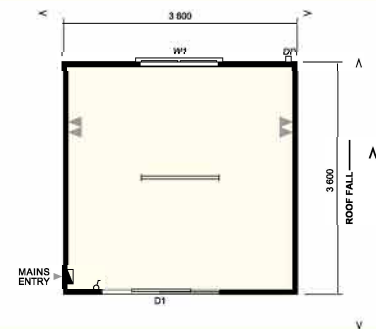

3.6 x 3.6 ex GST / Freight