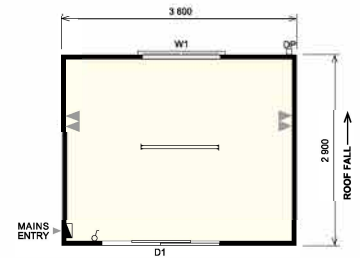

3.6 x 2.9 ex GST / Freight