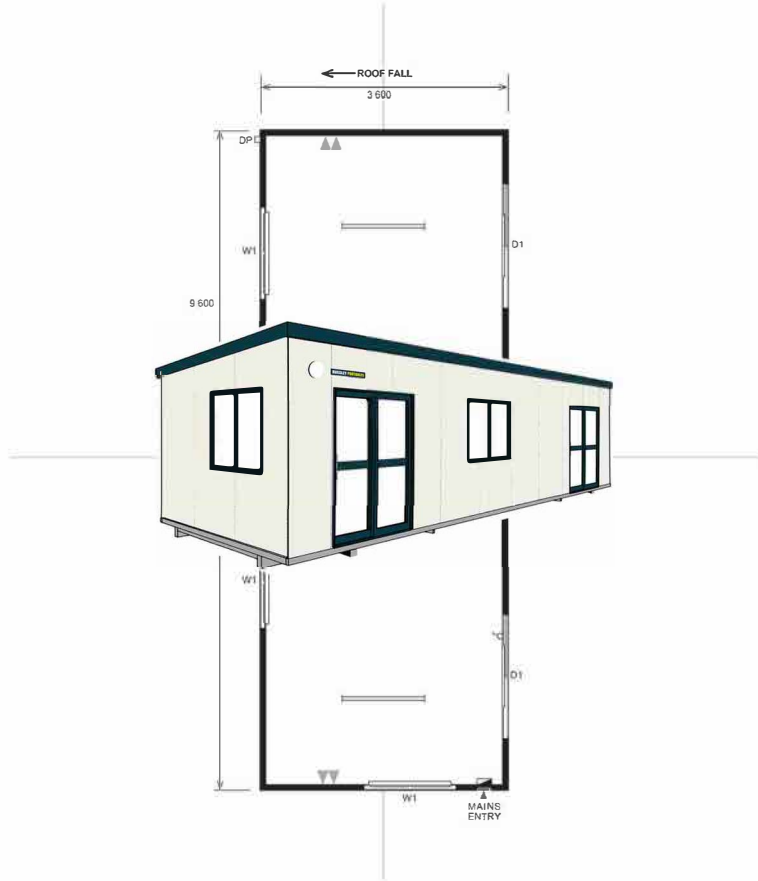

RUSSLEY PORTABLES
LTD
DESIGNED TO YOUR NEEDS

RUSSLEY PORTABLES LTD
UNIT 10, RUSSELL INDUSTRIAL ESTATE
100, RUSSELL ROAD, RUSSELL
(01223) 810000
WWW.RUSSLEYPORTABLES.CO.UK