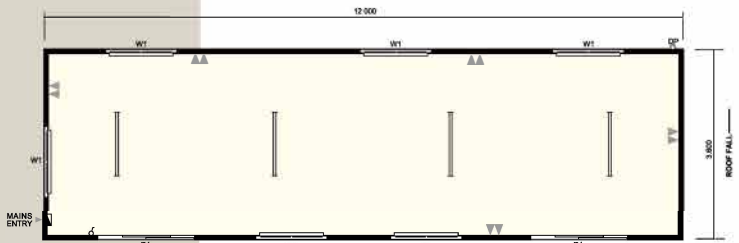

12 x 3.6 ex GST / Freight

RUSSLEY PORTABLES

LTD

DESIGNED TO YOUR NEEDS