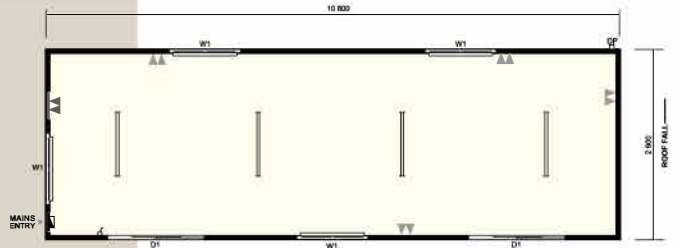

10.8 x 3.6 ex GST / Freight