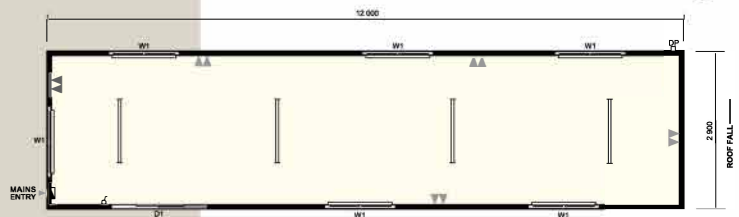

12 x 2.9 ex GST / Freight