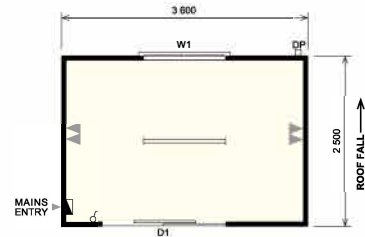

PORTABLE BUILDINGS • HIRE OR PURCHASE

STANDARD RANGE

STANDARD SPECIFICATIONS plus options for your requirements

BASE: Duragalv/Galvanised welded base frame.
WALLS / ROOF: 75mm Insulated sandwich panel.
FLOORING BASE: Ground treated H4 18mm ply.
WINDOWS / DOORS: Aluminium double glazed.

POWER / LIGHTING: Electrical certificate of compliance.
Power points and single/double fluorescent lights.
FLOOR COVERING: Carpet or vinyl.

WALL/TRIM COLOUR: Colorsteel Titanium walls.
Colorsteel Denim trim.
PRICES: All prices are exclusive of GST & Freight.

3.6 x 2.5 ex GST / Freight