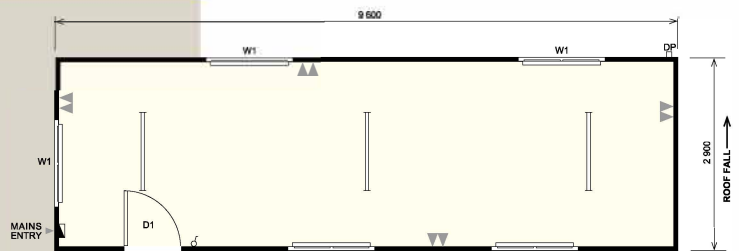

PANEL DOOR 9.6 x 2.9 *ex GST / Freight*