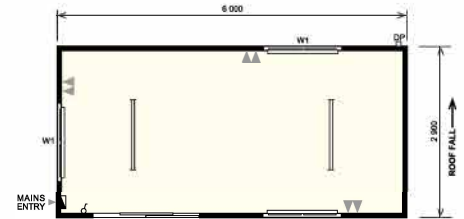

PORTABLE BUILDINGS • HIRE OR PURCHASE

STANDARD RANGE

STANDARD SPECIFICATIONS plus options for your requirements

BASE: Duragalv/Galvanised welded base frame.
WALLS / ROOF: 75mm Insulated sandwich panel.
FLOORING BASE: Ground treated H4 18mm ply.
WINDOWS / DOORS: Aluminium double glazed.

POWER / LIGHTING: Electrical certificate of compliance. Power points and single/double fluorescent lights.
FLOOR COVERING: Carpet or vinyl.

WALL/TRIM COLOUR: Colorsteel Titanium walls. Colorsteel Denim trim.
PRICES: All prices are exclusive of GST & Freight.

6 x 2.9 ex GST / Freight