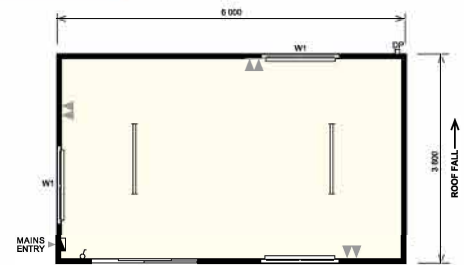

6 x 3.6 ex GST / Freight