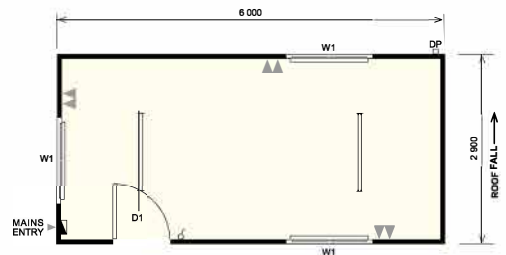

PANEL DOOR 6 x 2.9 *ex GST / Freight*