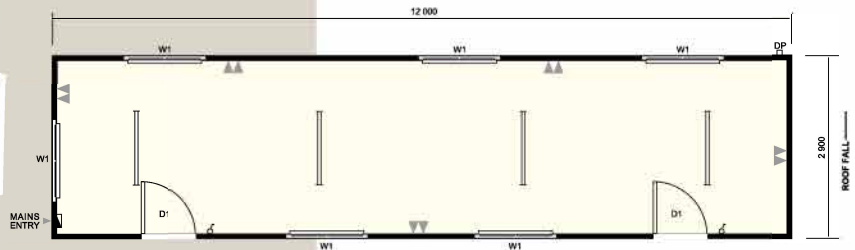

PANEL DOORS 12 x 2.9 *ex GST / Freight*

RUSSLEY PORTABLES

LTD

DESIGNED TO YOUR NEEDS