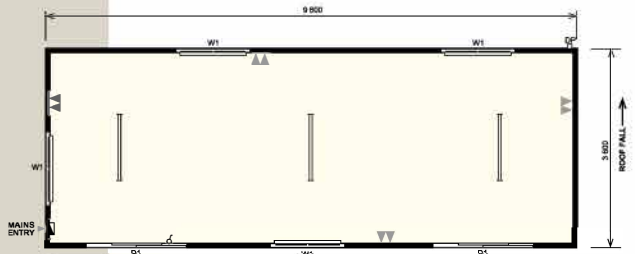

9.6 x 3.6 ex GST / Freight

RUSSLEY PORTABLES

LTD

DESIGNED TO YOUR NEEDS