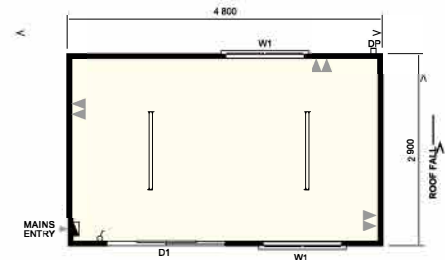

4.8 x 2.9 ex GST / Freight

RUSSELY PORTABLES

LTD
DESIGNED TO YOUR NEEDS