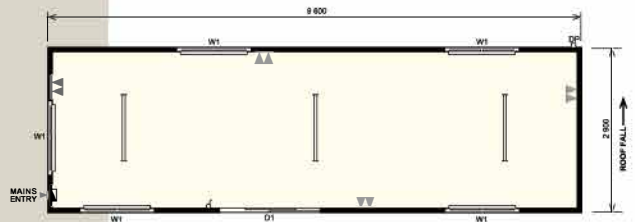

9.6 x 2.9 ex GST / Freight